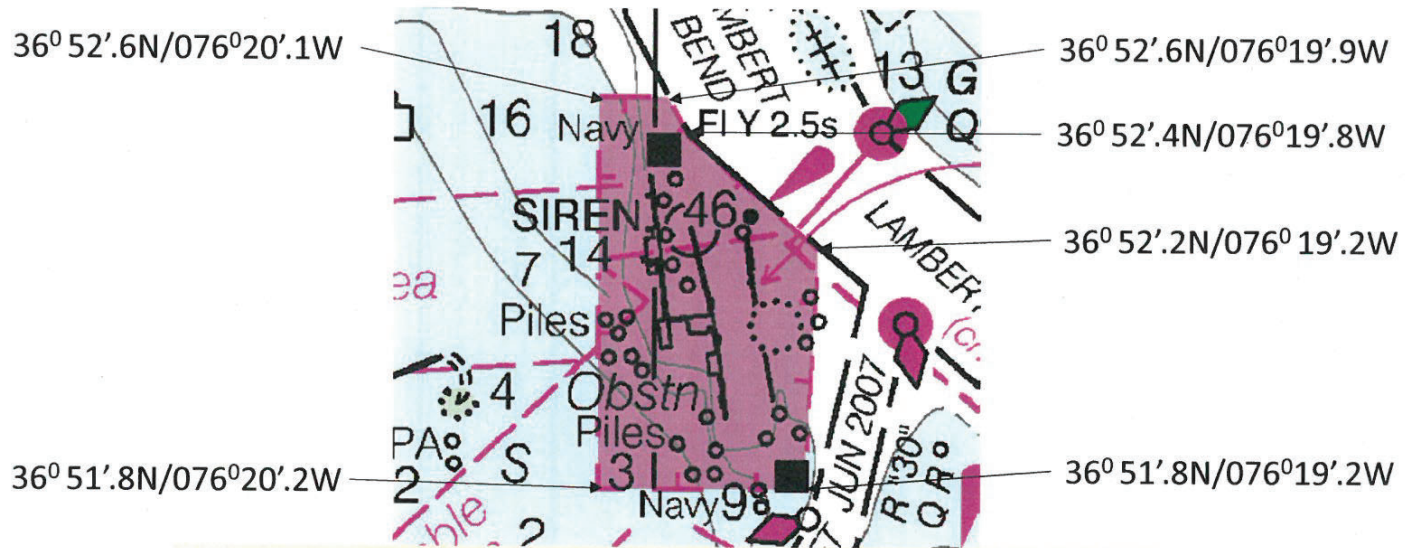

Current Restricted Area
NOAA Chart 12253
48th edition Jan 2017

NOTE D
EMERGENCY RESTRICTED AREA
For the latest information regarding the regulations of any emergency restricted area, contact the Army Corps of Engineers, Norfolk District, Regulatory Branch at (757) 201-7653/7652.