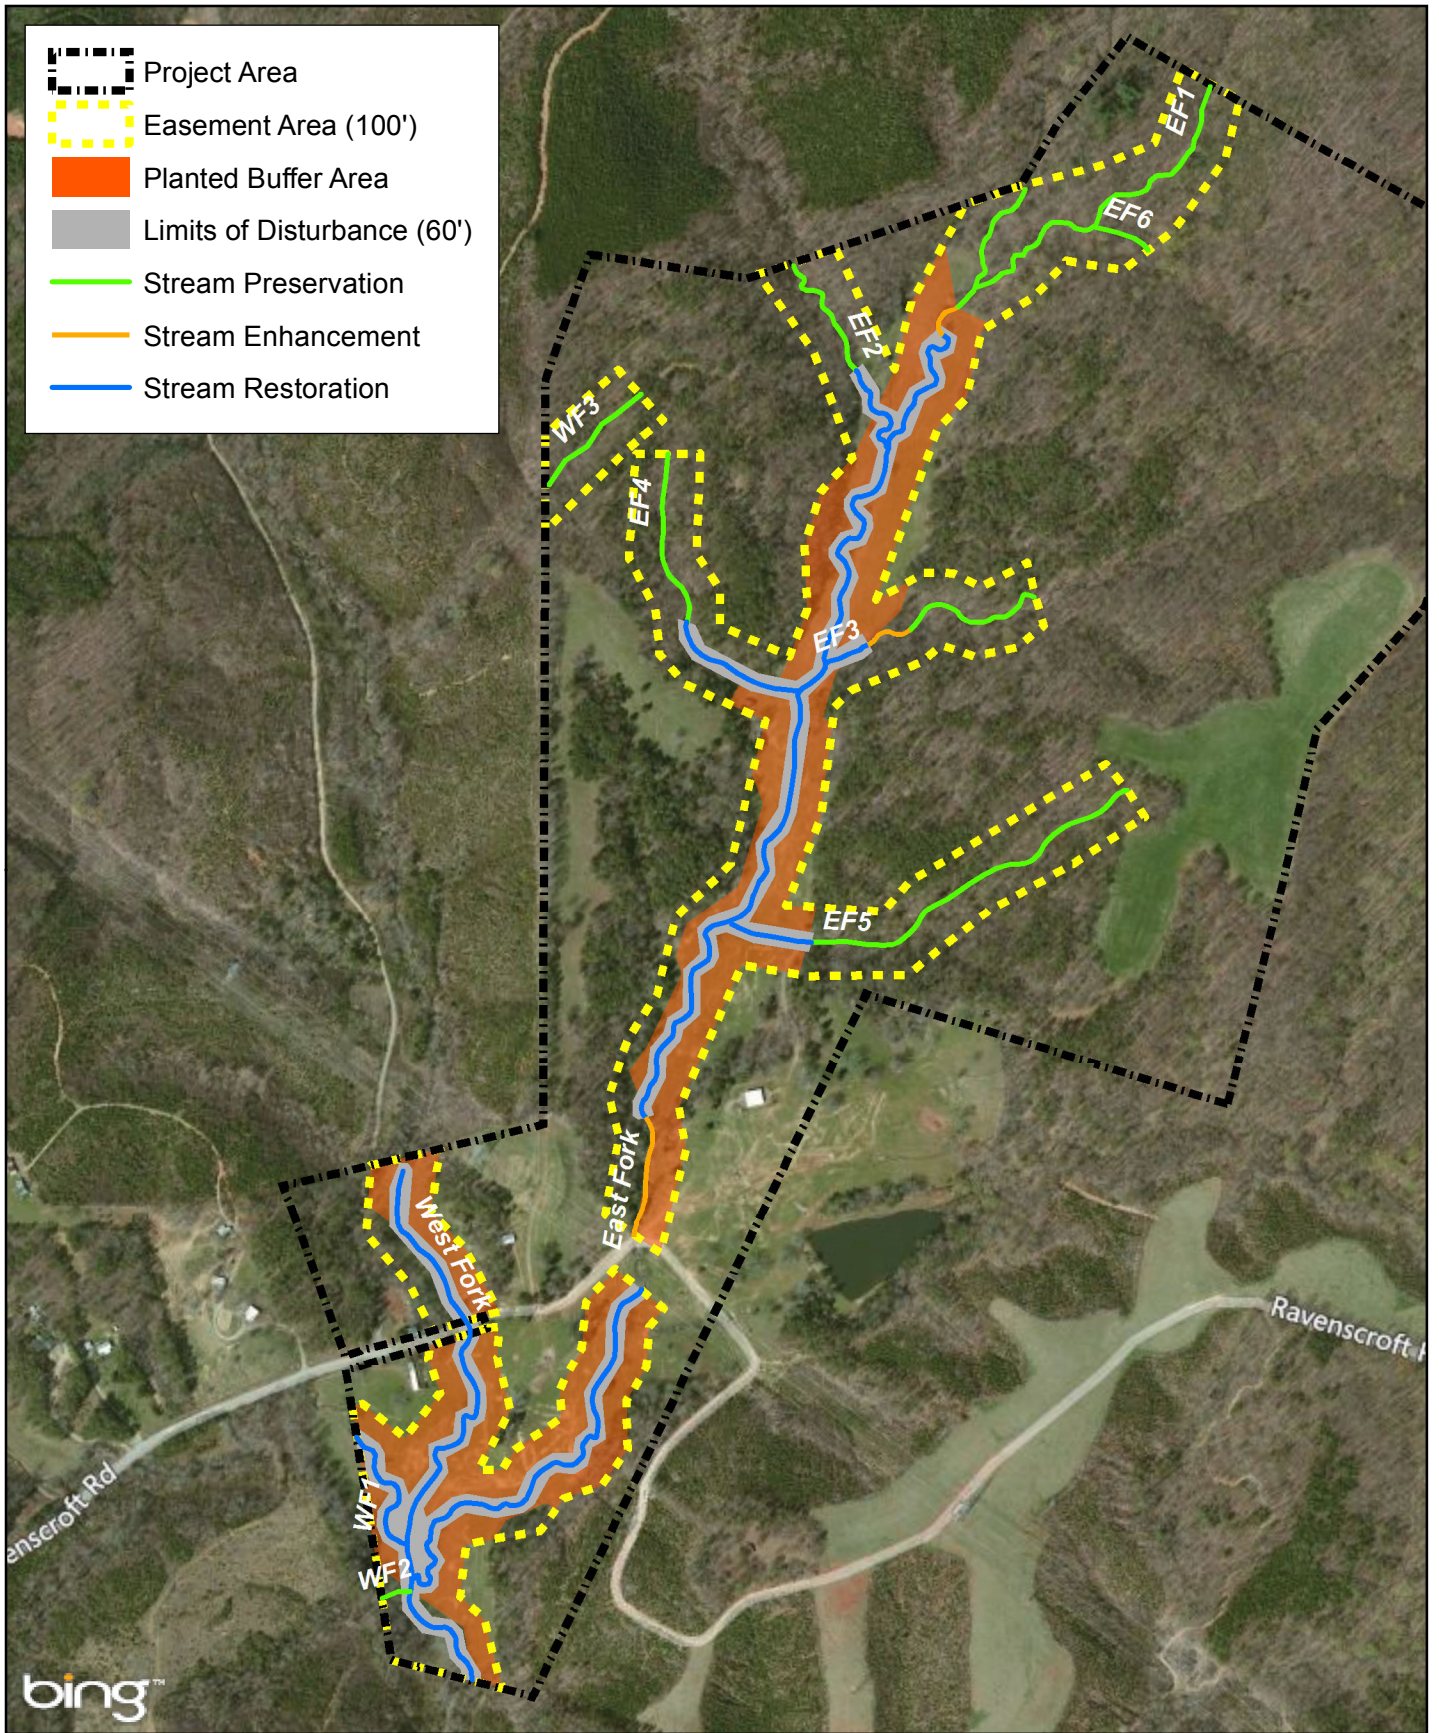

Figure 1 Vicinity Map  
 Ravenscroft Stream Mitigation Bank  
 Roanoke Basin 03010103

**Figure 2 Watershed Map**  
**Ravenscroft Stream Mitigation Bank**  
**Roanoke Basin 03010103**

**Figure 3 Stream Map  
 Ravenscroft Stream Mitigation Bank  
 Roanoke Basin 03010103**

Henry County, VA

Figure 4 Concept Mitigation Map  
 Ravenscroft Stream Mitigation Bank  
 Roanoke Basin 03010103