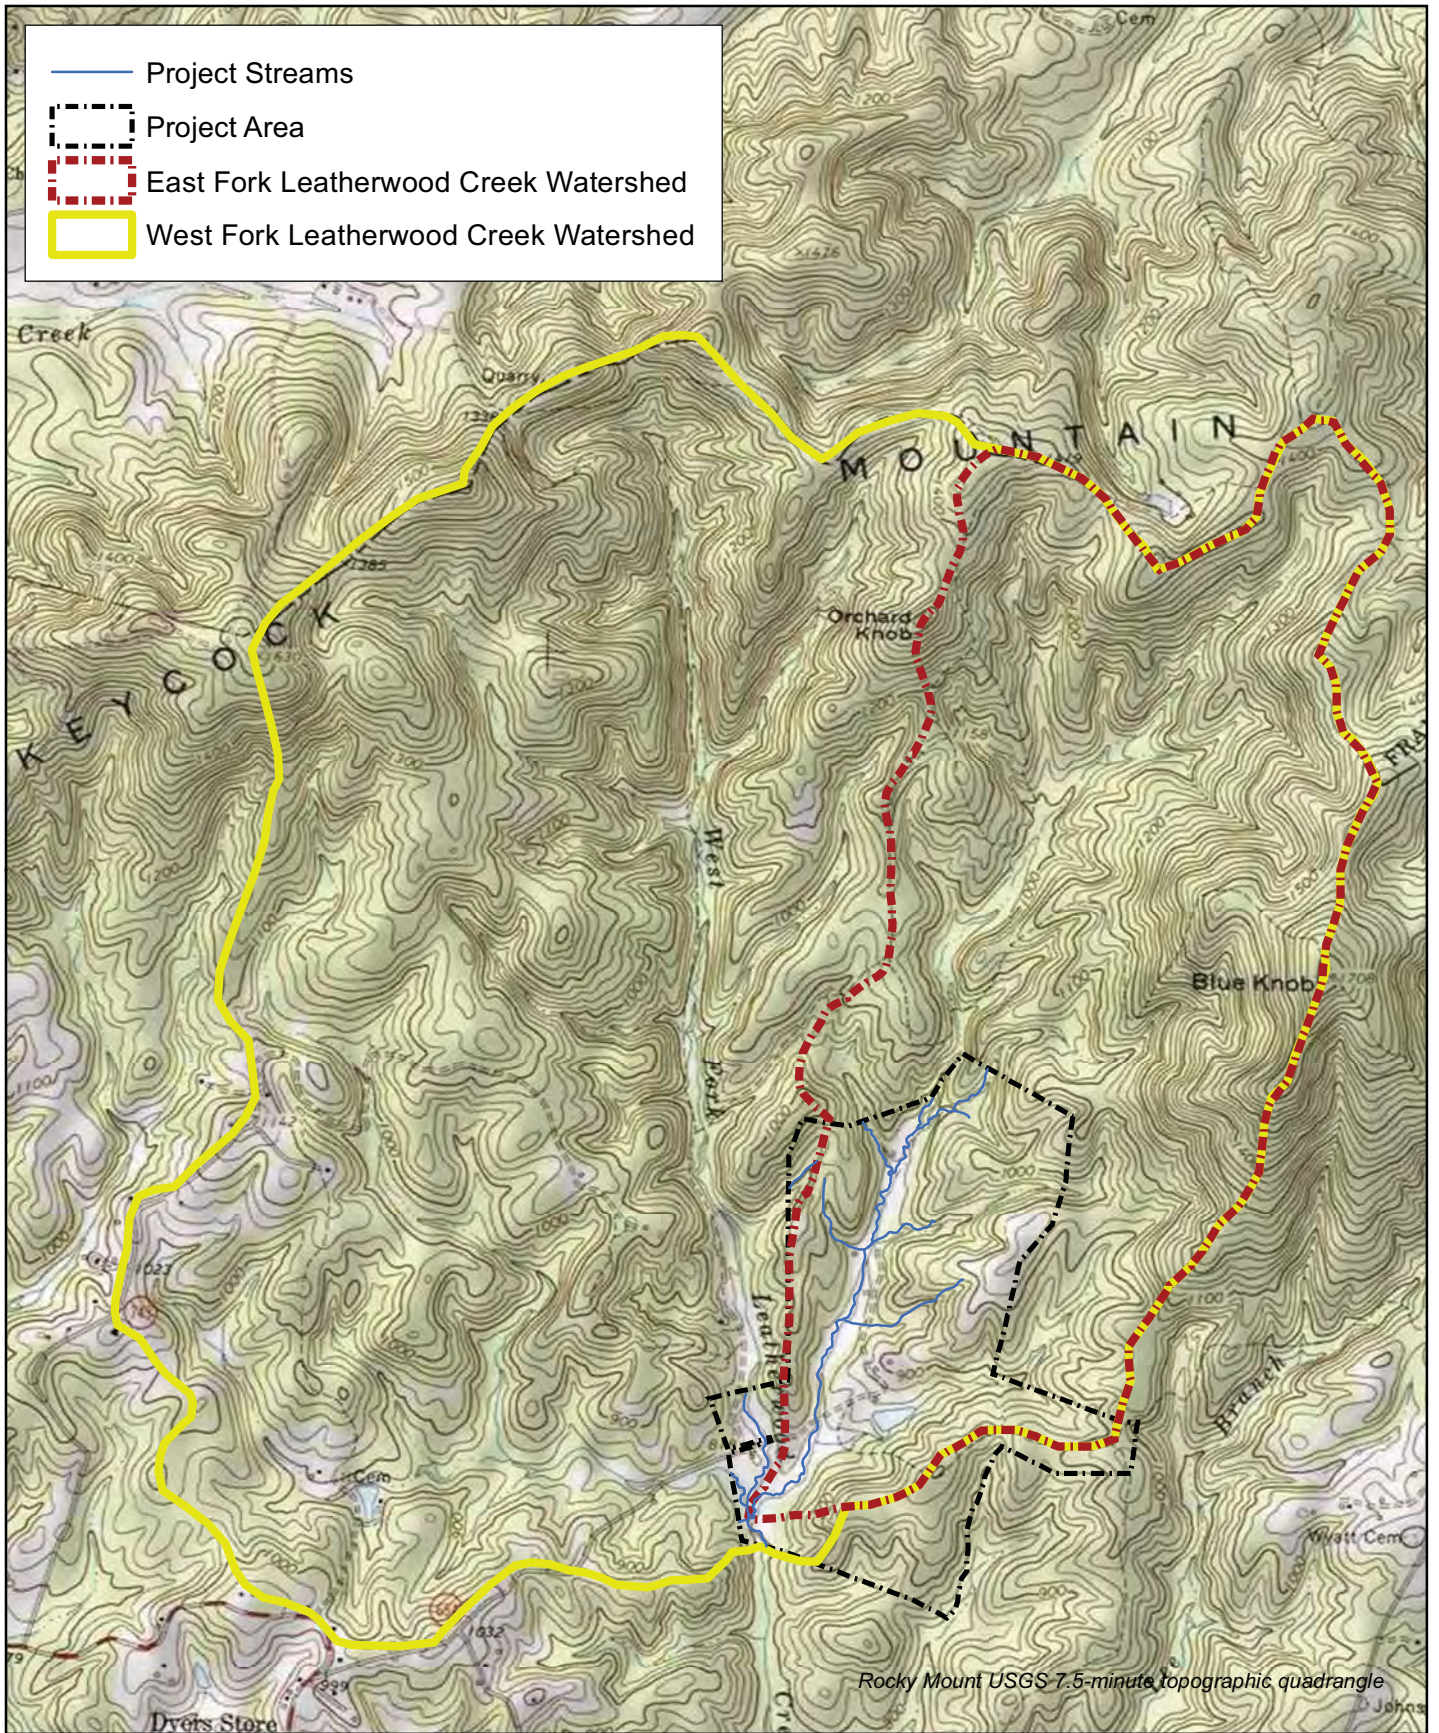

Figure 1 Vicinity Map  
 Ravenscroft Stream Mitigation Bank  
 Roanoke Basin 03010103

**Figure 2 Watershed Map**  
**Ravenscroft Stream Mitigation Bank**  
**Roanoke Basin 03010103**

**Figure 3 Stream Map  
 Ravenscroft Stream Mitigation Bank  
 Roanoke Basin 03010103**

Henry County, VA

Figure 4 Concept Mitigation Map  
 Ravenscroft Stream Mitigation Bank  
 Roanoke Basin 03010103