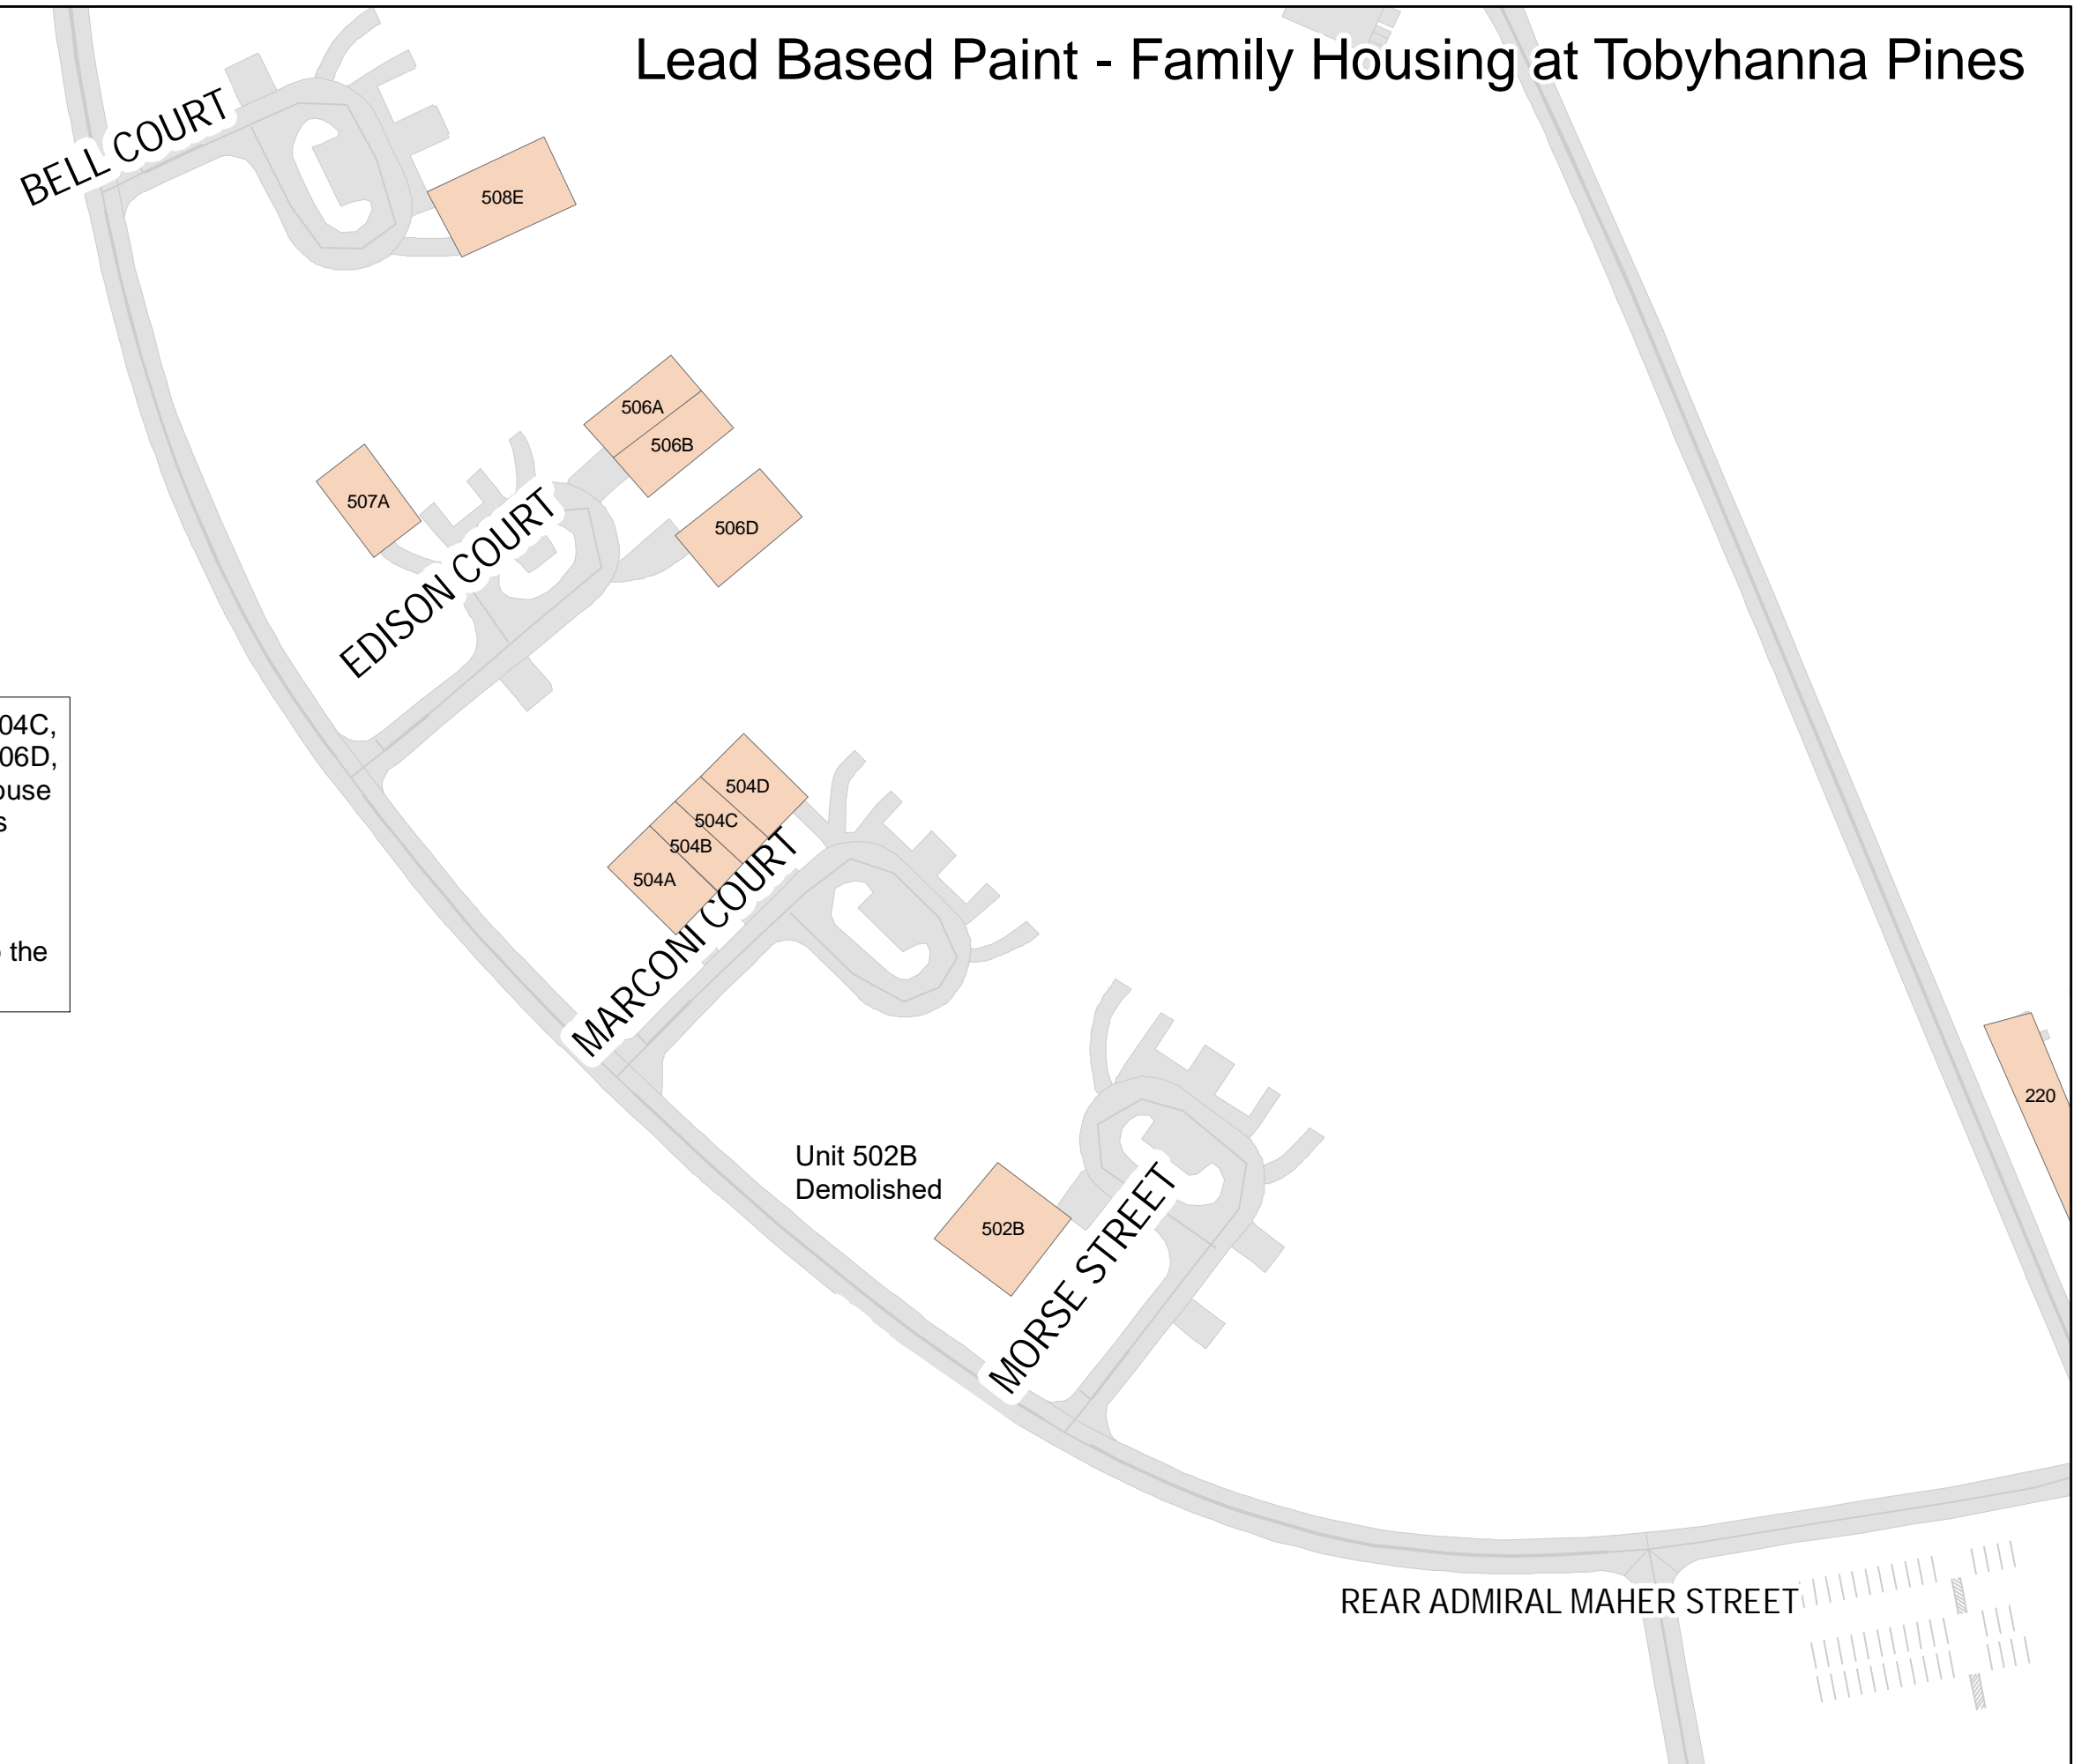

Lead Based Paint - Family Housing at Tobyhanna Pines

Unit 502B, Unit 504A, Unit 504B, Unit 504C, Unit 504D, Unit 506A, Unit 506B, Unit 506D, Unit 507A - The exterior wall of the house inside the screened terrace contains lead based paint.

Unit 508E - The door casing of the personnel door from the front porch into the garage contains lead based paint.