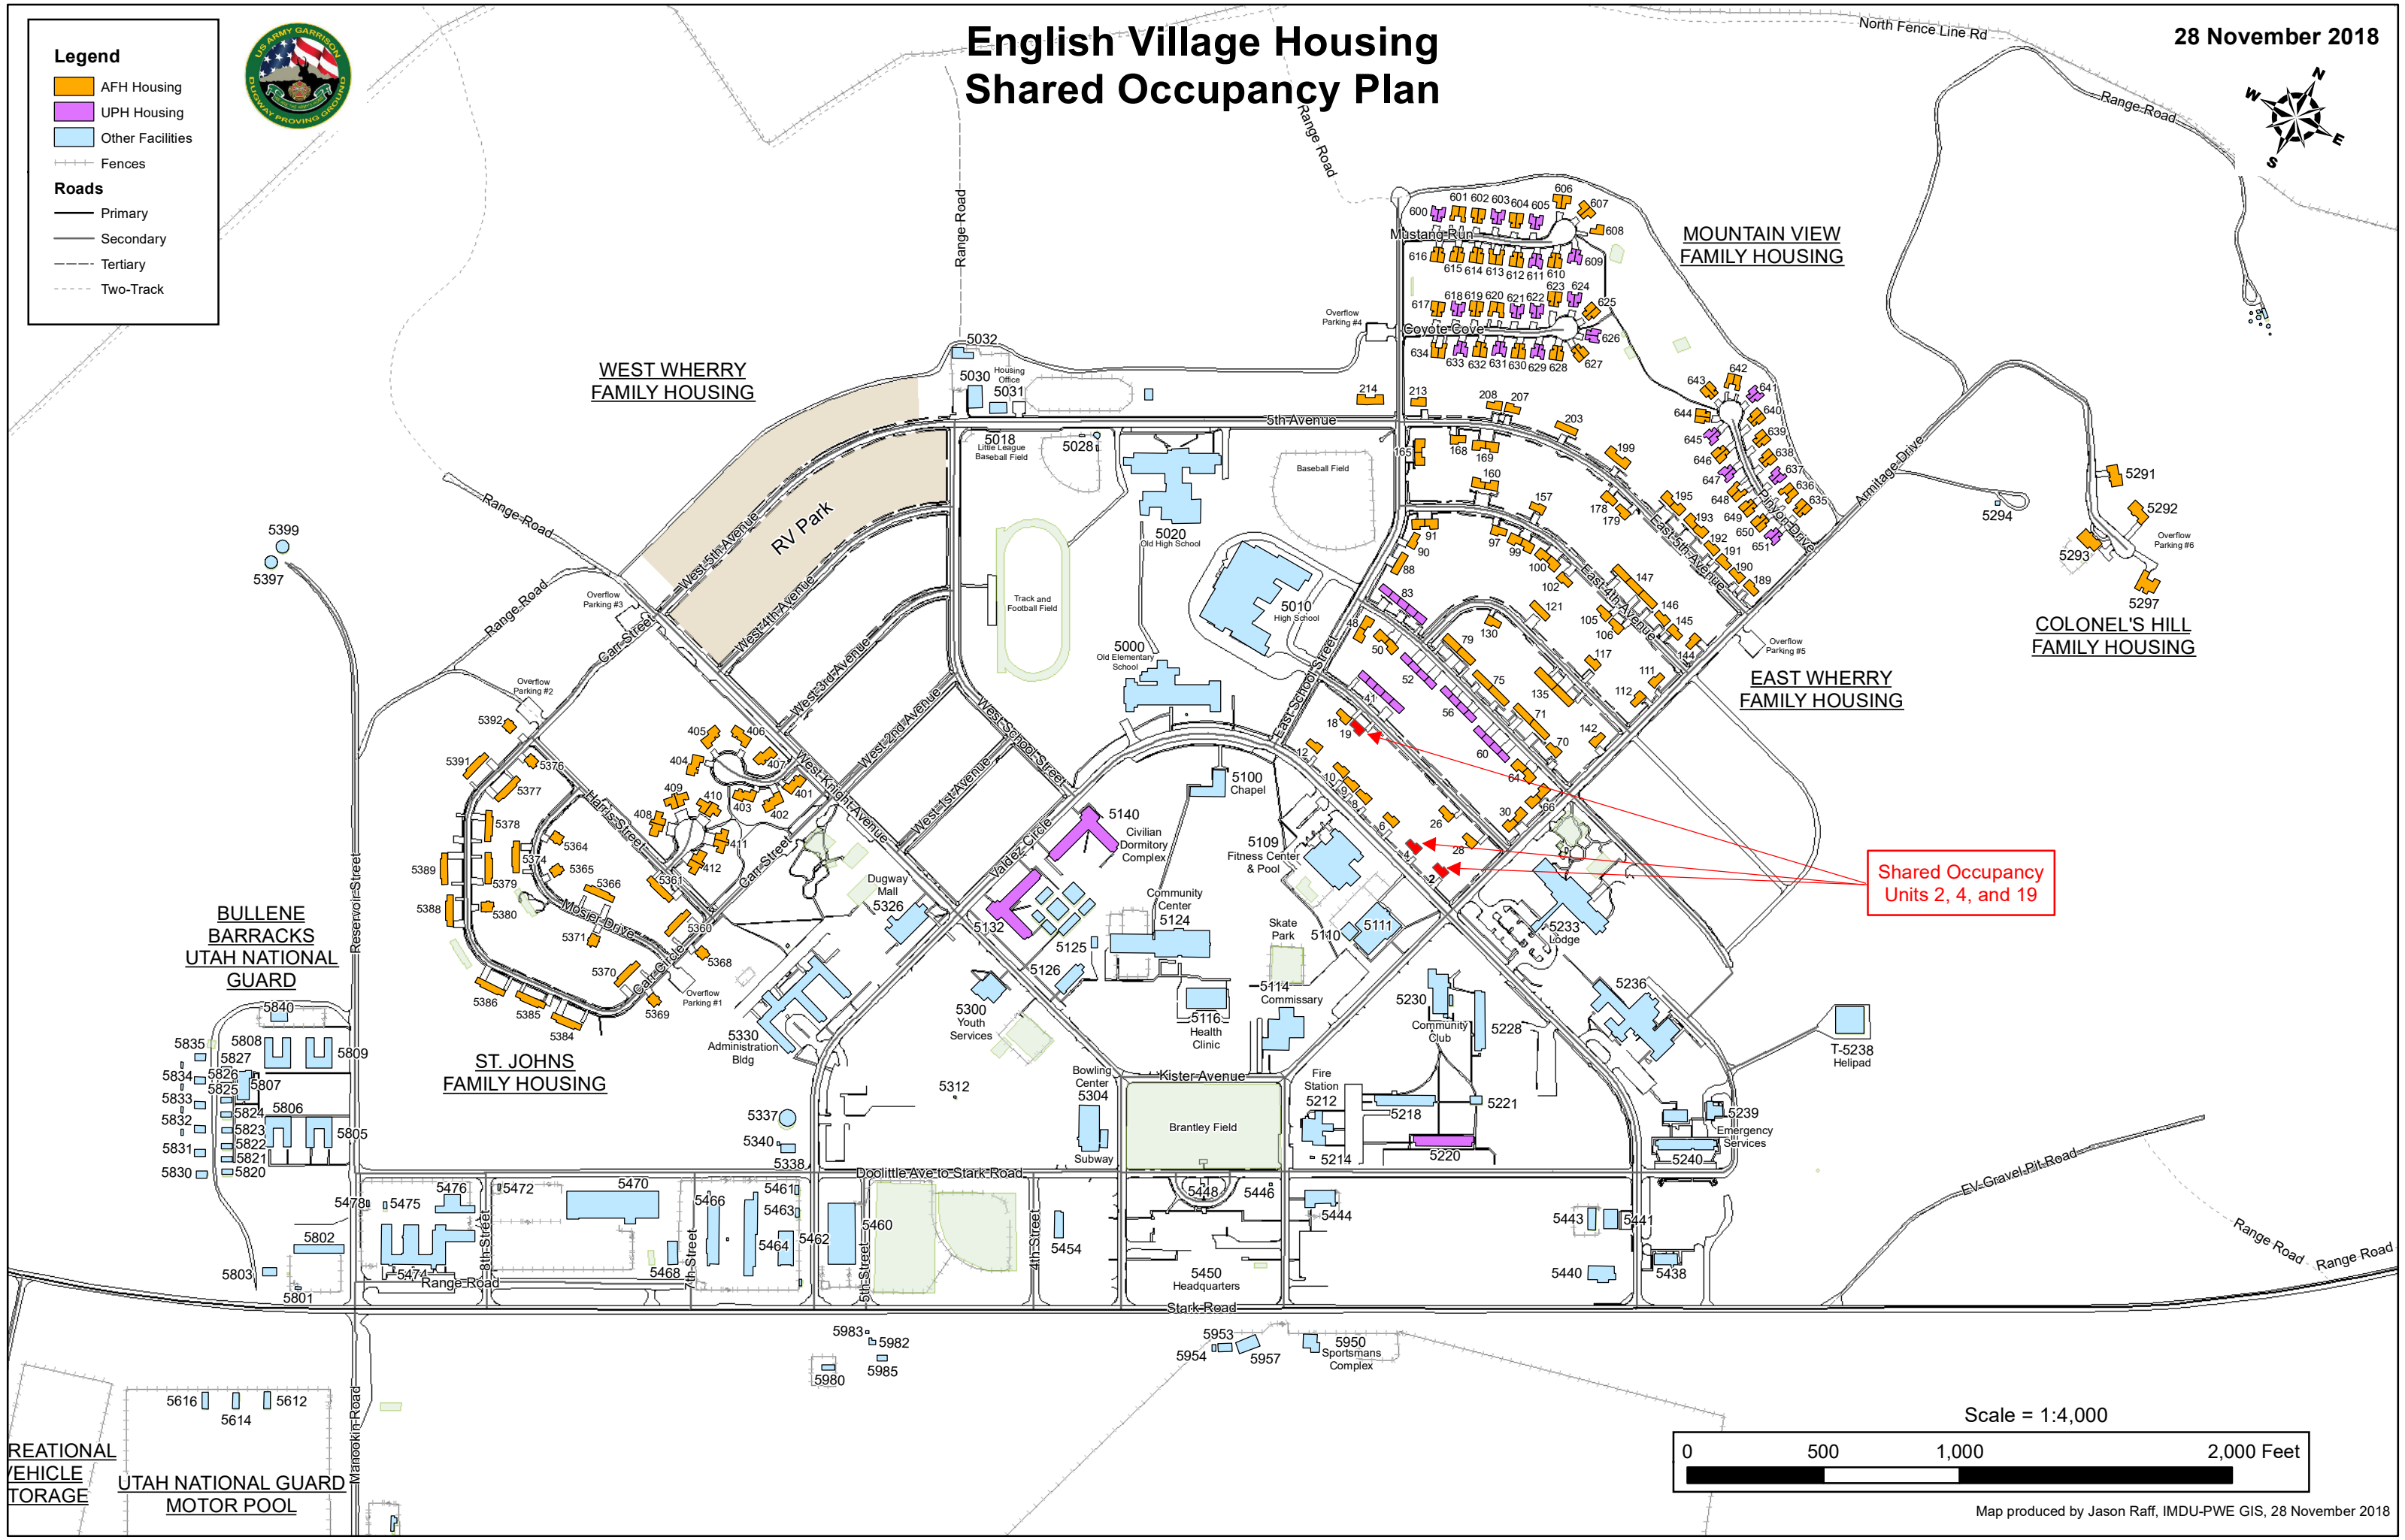

English Village Housing Shared Occupancy Plan

28 November 2018

Legend

- AFH Housing
- UPH Housing
- Other Facilities
- Fences

Roads

- Primary
- Secondary
- Tertiary
- Two-Track

Shared Occupancy Units 2, 4, and 19

Scale = 1:4,000