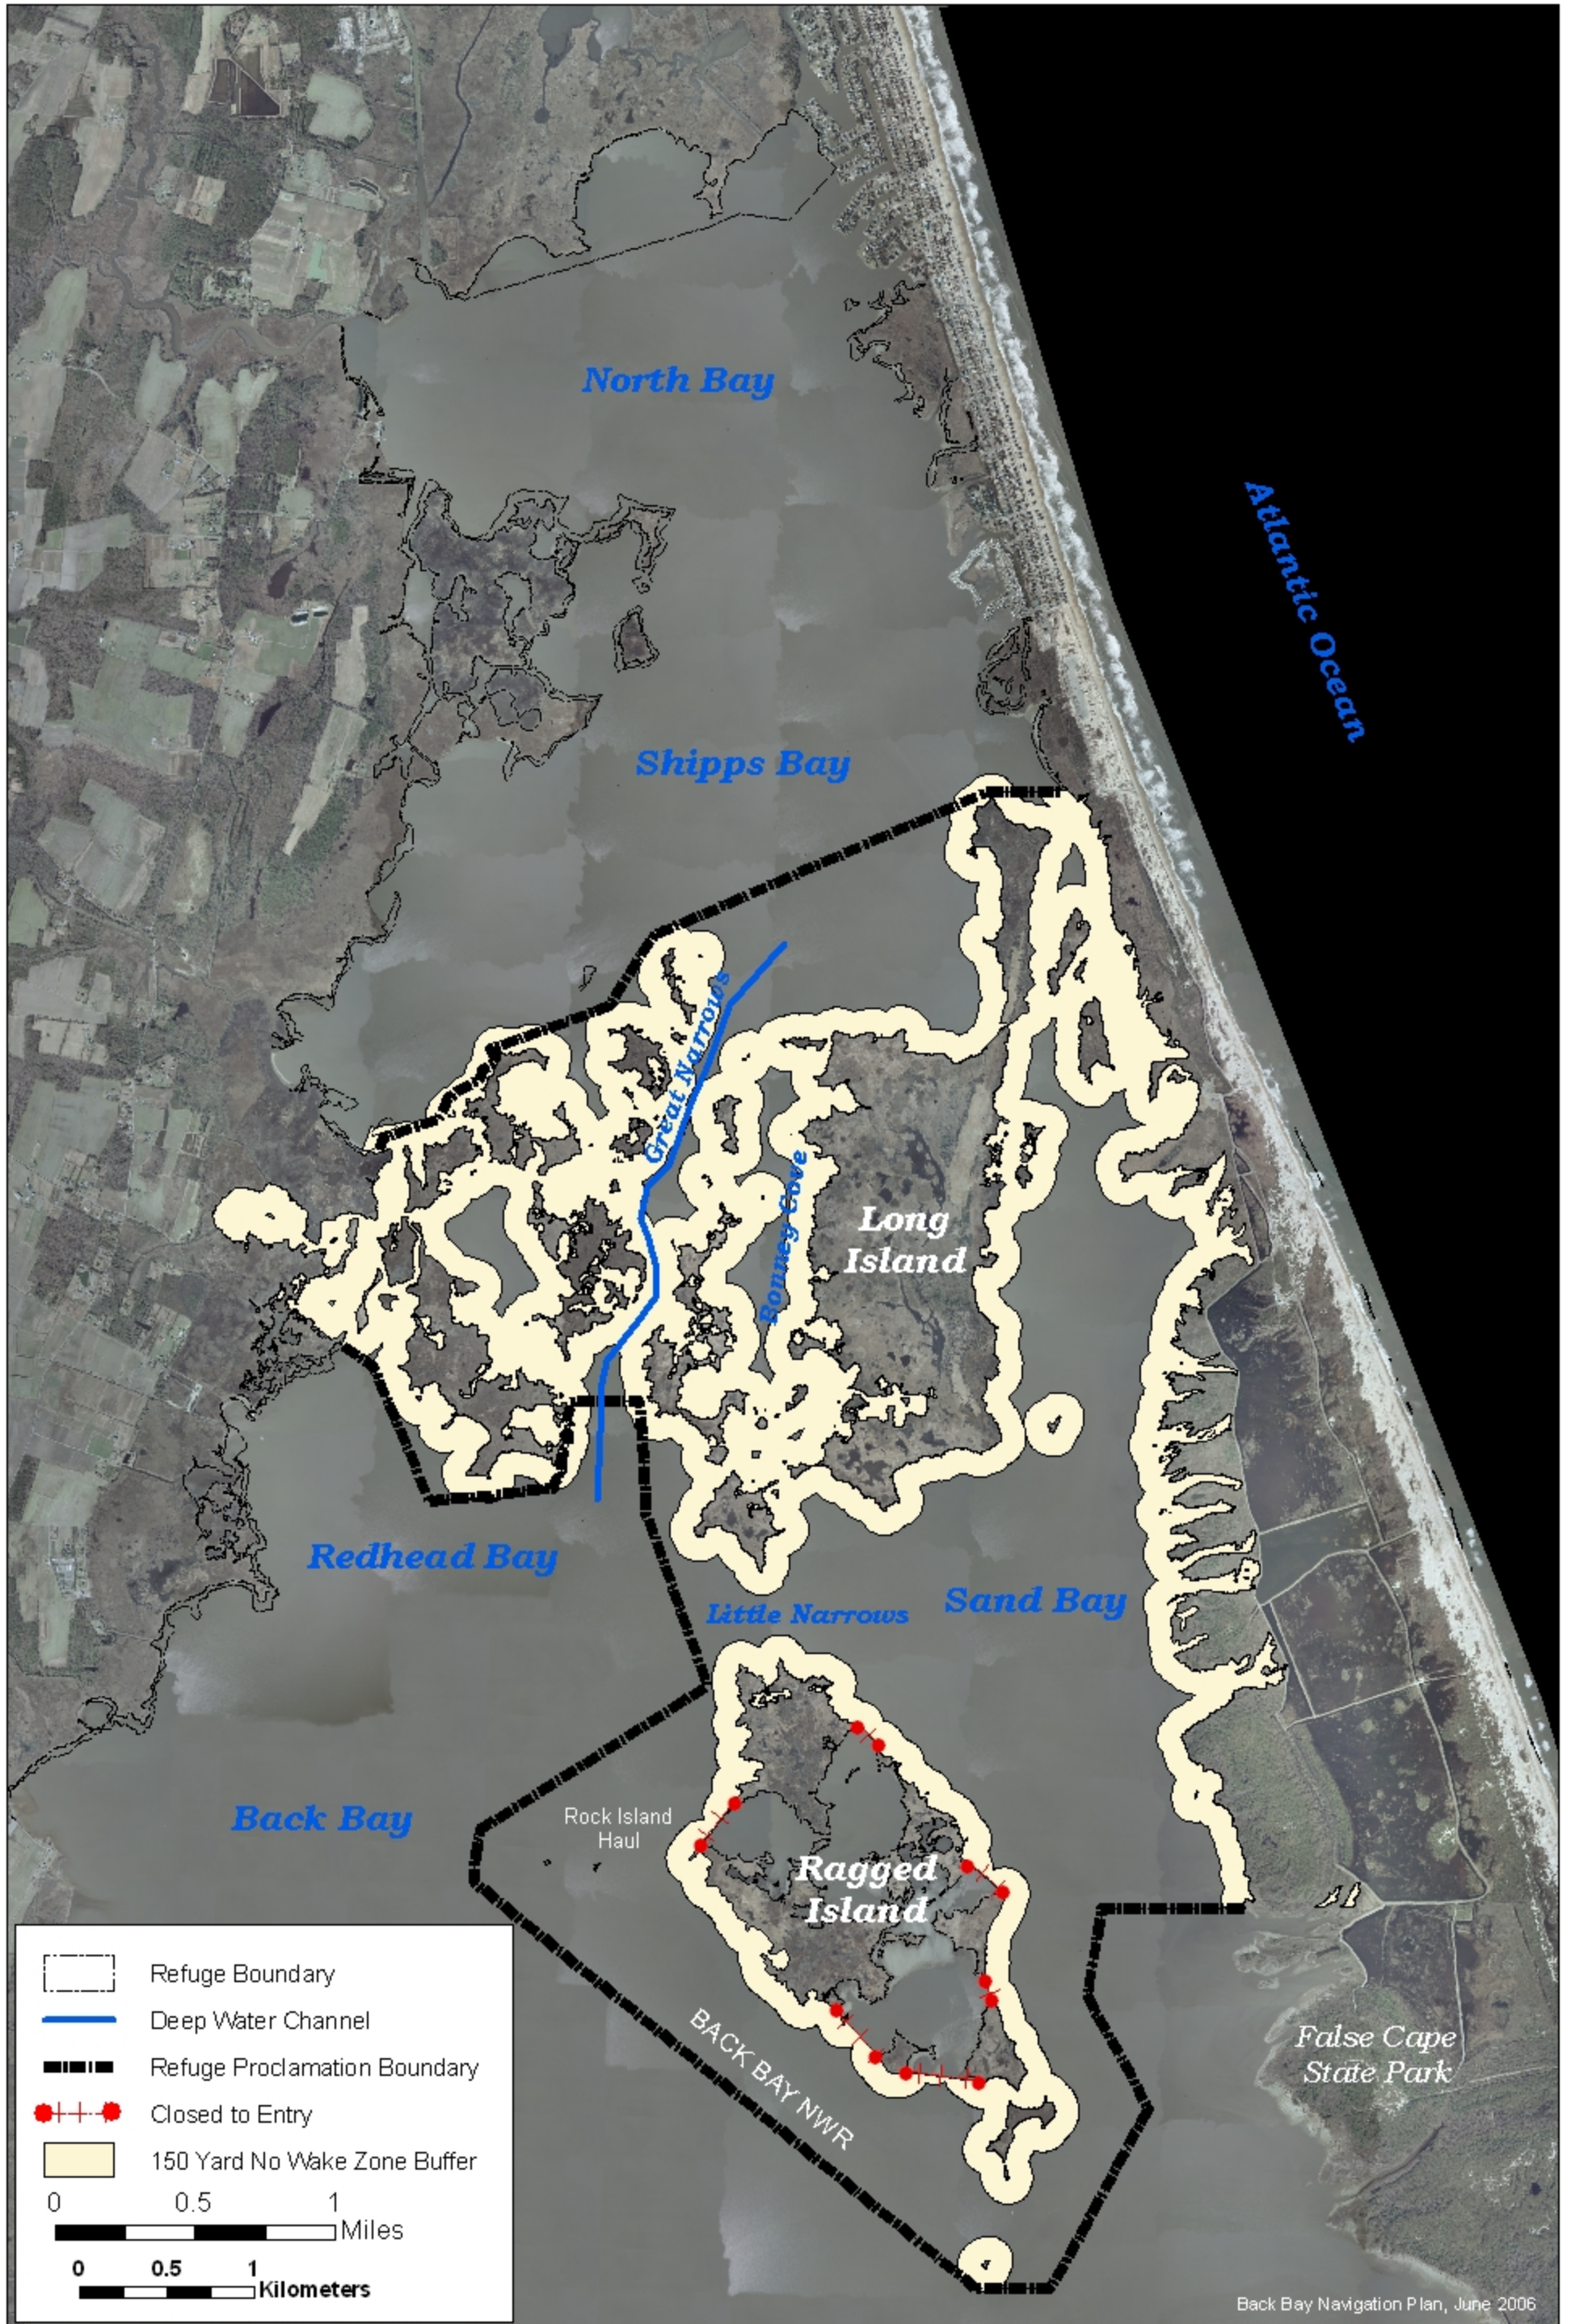

Back Bay National Wildlife Refuge

Virginia Beach, Virginia

Aerial Image

	Refuge Boundary
	Deep Water Channel
	Refuge Proclamation Boundary
	Closed to Entry
	150 Yard No Wake Zone Buffer
0 0.5 1 Miles	
0 0.5 1 Kilometers	